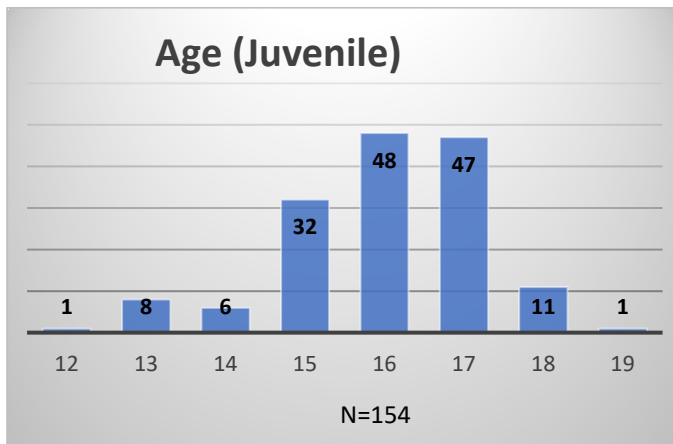

**Daily Data Dashboard – February 19, 2025**  
**Demographics for JTDC Population**  
**Wednesday Morning Midnight Count**

**Daily Data Dashboard – February 19, 2025**  
**Demographics for JTDC Population**  
**Wednesday Morning Midnight Count**