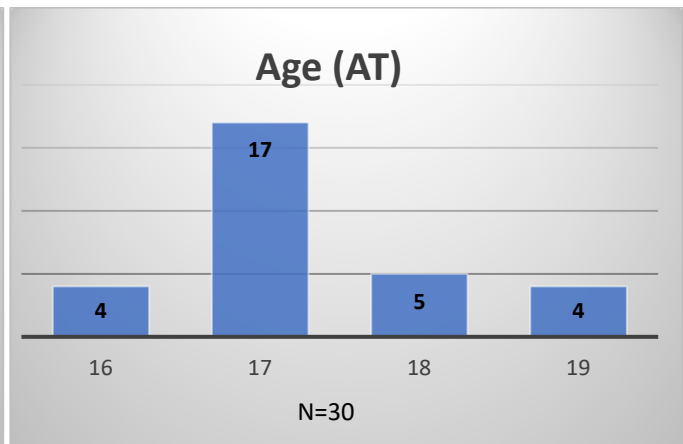

**Daily Data Dashboard – February 19, 2025**  
**Demographics for JTDC Population**  
**Wednesday Morning Midnight Count**

**Daily Data Dashboard – February 19, 2025**  
**Demographics for JTDC Population**  
**Wednesday Morning Midnight Count**