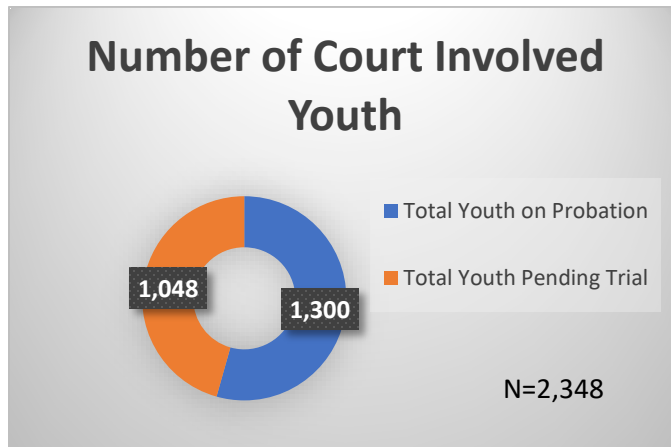

**Daily Data Dashboard – February 19, 2025**  
**Demographics for JTDC Population**  
**Wednesday Morning Midnight Count**

**Daily Data Dashboard – February 19, 2025**  
**Demographics for JTDC Population**  
**Wednesday Morning Midnight Count**