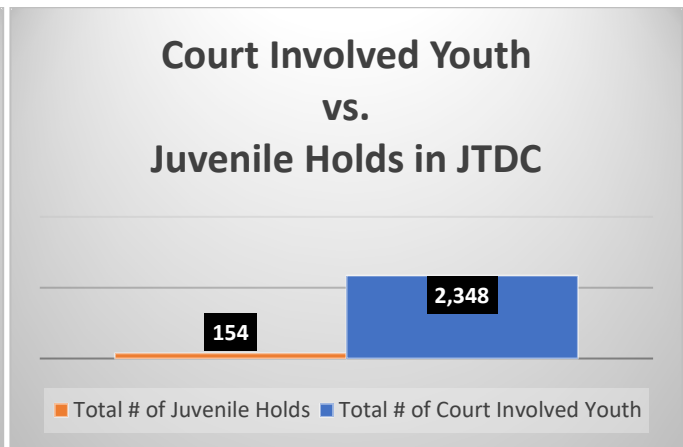

**Daily Data Dashboard – February 19, 2025**  
**Demographics for JTDC Population**  
**Wednesday Morning Midnight Count**

**Daily Data Dashboard – February 19, 2025**  
**Demographics for JTDC Population**  
**Wednesday Morning Midnight Count**