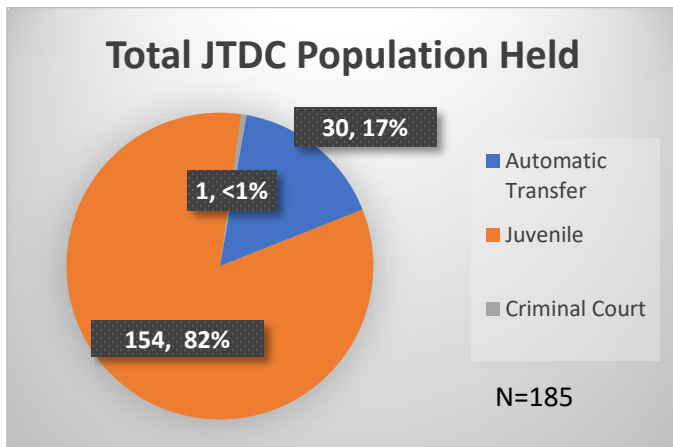

**Daily Data Dashboard – February 19, 2025**  
**Demographics for JTDC Population**  
**Wednesday Morning Midnight Count**

**Daily Data Dashboard – February 19, 2025**  
**Demographics for JTDC Population**  
**Wednesday Morning Midnight Count**